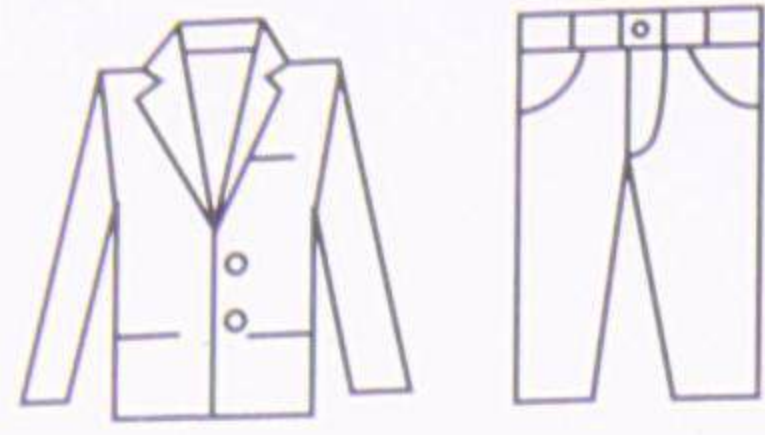

STYLISH BUTTON

BUTTON SIZE AND APPLICATION

Suit cuff button/ Pants button

KSZ255
SIZE:24L

Suit button

KSZ255
SIZE:32L

Coat cuff button

KSZ255
SIZE:28L

Coat button (default size)

KSZ255
SIZE:40L

Coat button

KSZ255
SIZE:36L

Coat button

KSZ255
SIZE:48L

Sleeve placket button

KB071
SIZE:14L